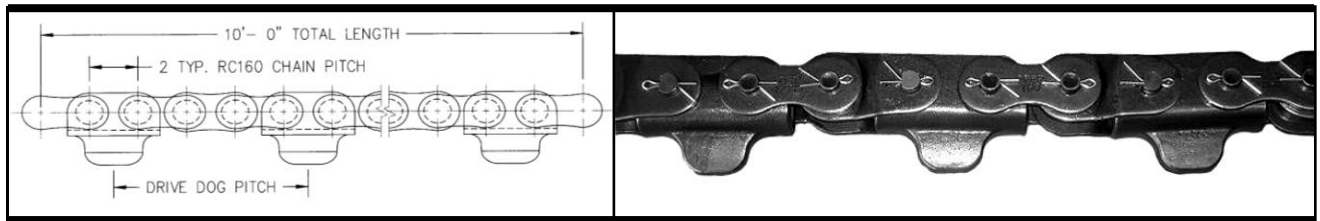

## I-Beam Monorail Replacement Caterpillar Drive Chains

These top quality ANSI standard chains have been extensively tested and approved for all standard I-beam monorail applications. Individually boxed for easy shipping and handling.

X-Type Part Number	Chain Length	Chain	Dog Pitch
X-348-DC-6	10'0"	RC-160	6"
X-348-DC-12	10'0"	RC-160	12"
X-458-DC-8	10'0"	RC-160	8"
X-678-DC-12	10'0"	RC-160	12"